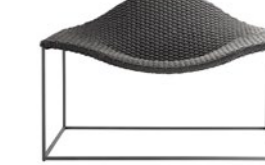

plateau

provence

pure alu

pure stainless steel

safari

spindle

studio

wave

windsor

yix

Tische aus Aluminium

classic alu

Tische aus Edelstahl

atelier

classic stainless steel

matrix